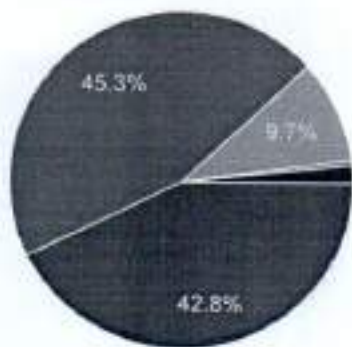

- 4 - Strongly agree
- 3 - Agree
- 2 - Neutral
- 1 - Disagree
- 0 - Strongly disagree