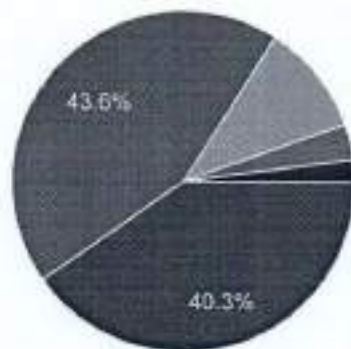

- 4 – Strongly agree
- 3 – Agree
- 2 – Neutral
- 1 – Disagree
- 0 – Strongly disagree