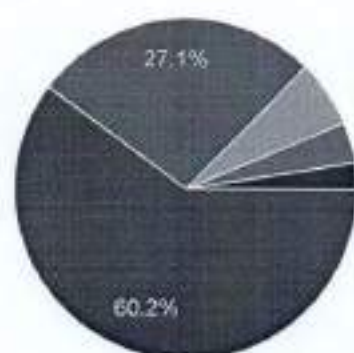

History/ geography

History, politics science

History English

History & political science

accounting

accountancy

Advanced accounting

Business environments

Accounts

16 more responses are hidden

1. How much of the syllabus was covered in the class?

Copy

236 responses

- 4 - 85 to 100%
- 3 - 70 to 84%
- 2 - 55 to 69%
- 1 - 30 to 54%
- 0 - Below 30%

2. How well did the teachers prepare for the classes?

Copy

236 responses