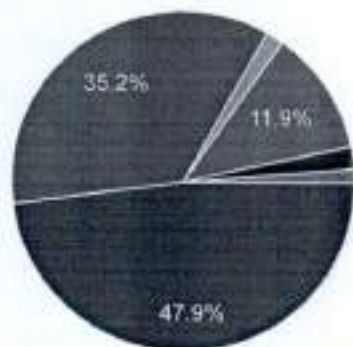

- 4 - Excellent
- 3 - Very good
- Option 3
- 2 - Good
- 1 - Fair
- 0 - Poor

5. Fairness of the internal evaluation process by the teachers.

Copy

236 responses