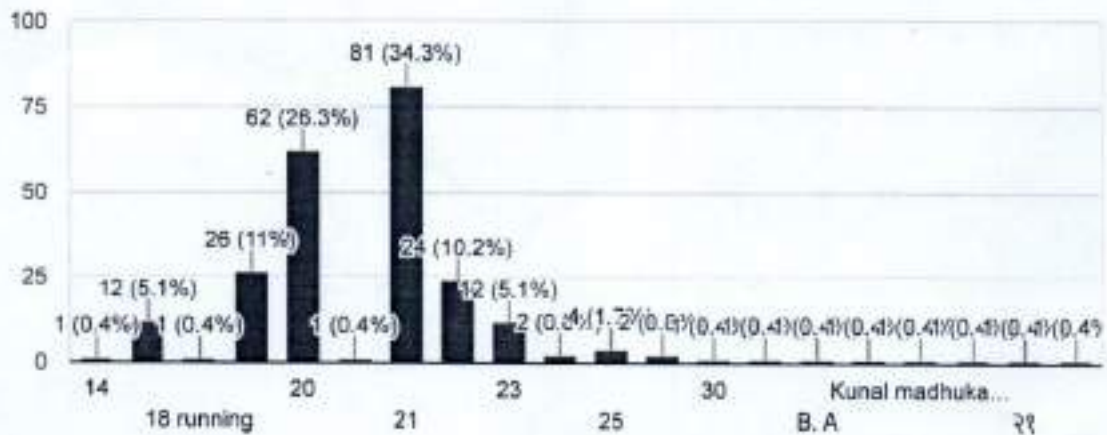

Age

[Copy](#)

236 responses