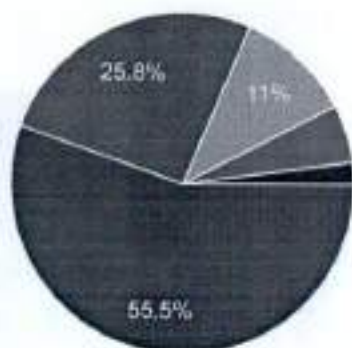

- 4 - To a great extent
- 3 - Moderate
- 2 - Some what
- 1 - Very little
- 0 - Not at all

17. Teachers encourage you to participate in extracurricular activities

236 responses